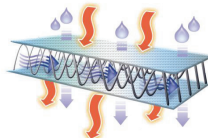

### ERGONOMICALLY DESIGNED

If riding on a passenger pillion seat can be made more comfortable - SKWOOSH has done it. The PILLION IV Gel Pad ,with breathable mesh is ergonomically designed to fit the body geometry of the rider. It fits most sport bike seats and small rear passenger pillion seats. The wide center cut-out fits the knee high position of the pillion rider and helps to absorb energy and relieve pressure on the "sitz "bones". The fluidized gel relieves pressure, maintains circulation, and eliminates numbness and discomfort. It is lightweight, waterproof, easy to store and comes with an easy to install snap-on strap. Made in Johnstown, NY USA

### Benefits and features

- Ergonomically designed to fit body geometry
- Breathable Fabric - Circulates air for natural cooling
- Comfortable - Pressure relieving gel prevents numbness and discomfort
- Cushioning - Fluidized gel cradles your 'sitz' bones
- No Maintenance - Durable waterproof fabrics with all-welded construction
- Convenient - Lightweight, thin and compact for storage
- Easy Installation - Cruising strap included
- Guaranteed workmanship and performance

### AirFlo Breathable Fabric

This fabric has a unique three-dimensional, internal structure that allows it to breathe and control moisture. It's durable, lightweight and washable.

I-Tek, Inc., 200 Sutton Street, Suite 226, North Andover, MA 01845  
(978) 689-0500 • Fax: (978) 689-7771 • info@skwoosh.com