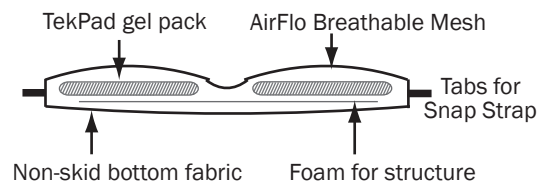

I-Tek, Inc., 200 Sutton Street, Suite 226, North Andover, MA 01845
(978) 689-0500 • Fax: (978) 689-7771 • info@skwoosh.com

www.skwoosh.com

Comfort Performance Cushions
Sports / Office / Travel
SKWOOSH™ IS DIFFERENT

Patented TekPad® technology
packs giant comfort into a
convenient package