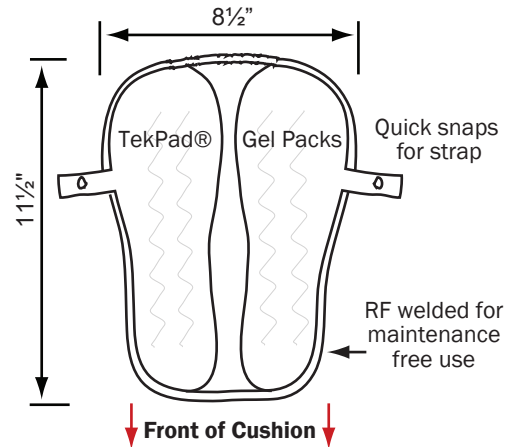

### ERGONOMICALLY DESIGNED

If riding on a passenger pillion seat can be made more comfortable - SKWOOSH has done it. The PILLION IV Gel Pad ,with breathable mesh is ergonomically designed to fit the body geometry of the rider. It fits most sport bike seats and small rear passenger pillion seats. The wide center cut-out fits the knee high position of the pillion rider and helps to absorb energy and relieve pressure on the "sitz "bones". The fluidized gel relieves pressure, maintains circulation, and eliminates numbness and discomfort. It is lightweight, waterproof, easy to store and comes with an easy to install snap-on strap. Made in Johnstown, NY USA

### Dimensions

- Weight: 5 oz.
- Open dimensions: 8½"W x 11½"L x ¾"H

### Benefits and features

- Ergonomically designed to fit body geometry
- Breathable Fabric - Circulates air for natural cooling
- Comfortable - Pressure relieving gel prevents numbness and discomfort
- Cushioning - Fluidized gel cradles your 'sitz' bones
- No Maintenance - Durable waterproof fabrics with all-welded construction
- Convenient - Lightweight, thin and compact for storage
- Easy Installation - Cruising strap included
- Guaranteed workmanship and performance