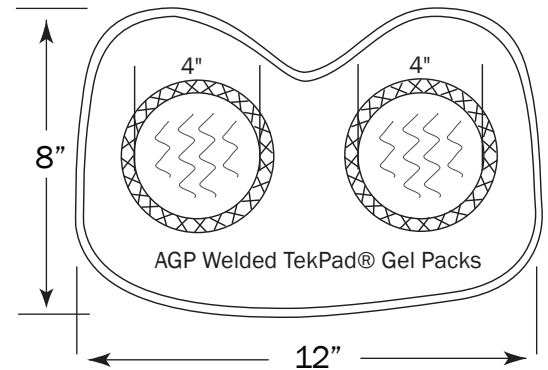

## MASTER ROW AGP FLUIDIZED GEL PAD MODEL# M3204-BLK (Black)

### ROWERS and SCULLERS

The SKWOOSH™ Master Row Pad is an advanced pressure relieving gel row pad that is designed specifically for serious rowers. AGP Technology enables the TekPad® Gel Packs to be welded directly under the ischial tuberosity, aka “sitz” bones located at the lowest part of the pelvis, which bears the weight of the body when sitting. Using a Master Row Pad helps maintain circulation and prevent numbness and discomfort in the legs and lower back, regardless of the amount of time spent rowing. This lightweight, low profile cushion fits standard row seats and is waterproof. SKWOOSH™ is the most trouble-free, comfortable gel cushion made in the USA.

### BENEFITS & FEATURES

- CUSHIONING - Patented TekPad® Gel cradles your “sitz” bones
- COMFORTABLE - Pressure relieving gel helps you row longer
- LOW PROFILE - Maintains torso distance and center of gravity
- NON-SKID BOTTOM - No glue or tape needed
- MAINTENANCE FREE - Functions in all temperatures
- LIGHTWEIGHT - Waterproof and floats
- FITS STANDARD ROW SEATS - Exactly
- DURABLE - High quality low-slip cover material
- MADE IN USA - Guarantee workmanship - guaranteed performance

### DIMENSIONS

- Weight: 7 oz.
- Dimensions: 12”W x 8”L x ½”H
- Colors: Available in Black, Pink, Red and Royal Blue