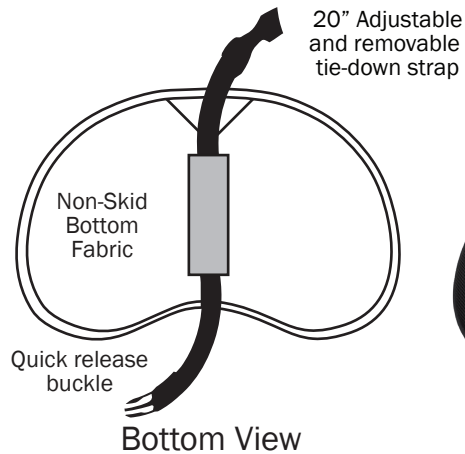

### KAYAK • CANOE • ROW • DRAGON BOAT • OUTRIGGER

The SKWOOSH™ Paddle Saddle is a lightweight gel pad that relieves pressure for greater comfort in any paddling activity from kayak fishing to competitive rowing. Designed with a removable strap, this allows the user to secure the pad onto a canoe bench or row seat, or, remove the strap entirely for use on molded kayak seats.

### BENEFITS & FEATURES

- CUSHIONING - Pressure relieving fluidized gel cradles the "sitz" bones
- BREATHABLE - Mesh Fabric Cover
- NON-SKID BOTTOM - Stays put, no glue or tape required
- REMOVABLE - Quick release strap for bench seats
- TIE-DOWN LOOP - for molded seats
- LOW PROFILE - Maintains center of gravity for better stability
- PORTABLE - Lightweight, compact, folds for storage
- WATERPROOF - Floats, never soggy, and won't mold
- NO MAINTENANCE - Washable and function in all temperatures
- MADE IN USA - Guaranteed workmanship and performance

### DIMENSIONS

- Weight: 10 oz.
- Dimensions: 16"W x 10"L x 1"H

I-Tek, Inc., 200 Sutton St., Ste 226, N. Andover, MA 01845  
(978) 689-0500 • Fax: (978) 689-7771 • info@skwoosh.com

[www.skwoosh.com](http://www.skwoosh.com)