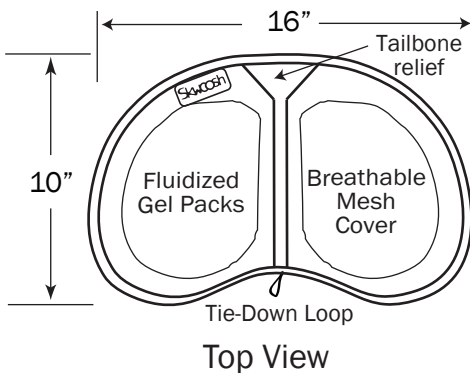

### KAYAK • CANOE • ROW • DRAGON BOAT • OUTRIGGER

The SKWOOSH™ Paddle Saddle is a lightweight gel pad that relieves pressure for greater comfort in any paddling activity from kayak fishing to competitive rowing. Designed with a removable strap, this allows the user to secure the pad onto a canoe bench or row seat, or, remove the strap entirely for use on molded kayak seats.

### BENEFITS & FEATURES

- CUSHIONING - Pressure relieving fluidized gel cradles the "sitz" bones
- BREATHABLE - Mesh Fabric Cover
- NON-SKID BOTTOM - Stays put, no glue or tape required
- REMOVABLE - Quick release strap for bench seats
- TIE-DOWN LOOP - for molded seats
- LOW PROFILE - Maintains center of gravity for better stability
- PORTABLE - Lightweight, compact, folds for storage
- WATERPROOF - Floats, never soggy, and won't mold
- NO MAINTENANCE - Washable and function in all temperatures
- MADE IN USA - Guaranteed workmanship and performance

### DIMENSIONS

- Weight: 10 oz.
- Dimensions: 16"W x 10"L x 1"H

I-Tek, Inc., 200 Sutton St., Ste 226, N. Andover, MA 01845  
(978) 689-0500 • Fax: (978) 689-7771 • info@skwoosh.com

[www.skwoosh.com](http://www.skwoosh.com)