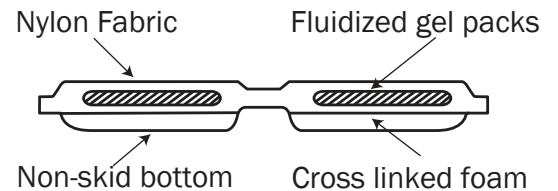

**FISHING SEAT
FLUIDIZED GEL PAD**

MODEL# FSP0216

FISHING ENTHUSIASTS

Upgrade your seating by adding pressure relieving comfort, tailbone relief and universal fit to your kayak fishing chair. This gel pad fits most frames and allows for any height or back tilt adjustments. This fishing chair pad comes with an attached elastic safety cord that slips around the back uprights, so it remains in your boat whether you're standing to reel in that big catch or spotting fish. The pad installs quickly and easily, no tools required, and can be left on the frame if the seat is folded.

HOW TO INSTALL: Your new pad comes with an elastic cord and a plastic barrel adjusting clip. Simply run the elastic cord around the base of the seat back, insert both ends of the cord into the barrel clip and pull both ends to tighten. Cut excess safety cord so that at least 1½" extends beyond the clip and melt the cord ends with a flame. Be careful not to damage the gel pad or your seat.

BENEFITS & FEATURES

- CUSHIONING - Fluidized gel cradles the "sitz" bones
- COMFORTABLE - Relieves tailbone pressure - FISH longer
- LOW PROFILE - Maintains center of gravity for better stability
- PORTABLE - Lightweight, compact, folds for storage
- WATERPROOF - Floats, never soggy and won't mold
- DURABLE - Low friction cover, no rubbing and more comfort
- HIGH VISIBILITY YELLOW - Easy to spot on the water
- NO MAINTENANCE - Washable and functions in all temperatures
- MADE IN USA - Guaranteed workmanship and performance

DIMENSIONS

- Weight: 13 oz.
- Seat Bottom Dimensions: 16"W x 13"L x 7/8"H
- Back Flap Dimensions: 12"W x 2.5"H
- Color: High Visibility Yellow

How to use your SKWOOSH™

- Position in the center of your seat
- Adjust it forward and back so the gel packs are under your "sitz" bones
- Skwoosh around so the TekPad® gel gets used to your body shape
- Don't forget to empty your back pockets
- For best results, smooth your SKWOOSH™ before each use