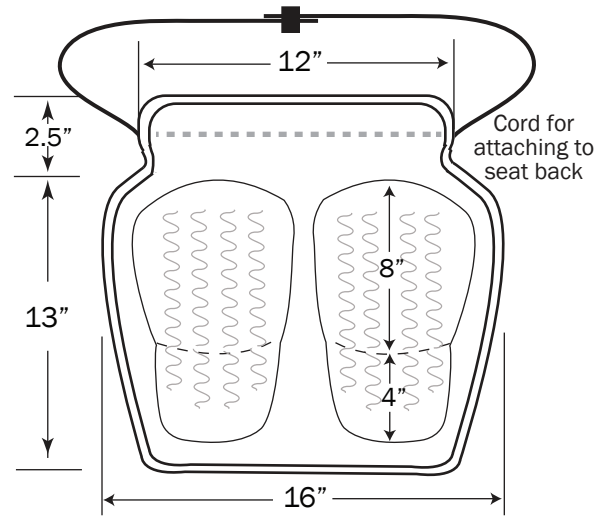

**FISHING SEAT
FLUIDIZED GEL PAD**

MODEL# FSP0216

FISHING ENTHUSIASTS

Upgrade your seating by adding pressure relieving comfort, tailbone relief and universal fit to your kayak fishing chair. This gel pad fits most frames and allows for any height or back tilt adjustments. This fishing chair pad comes with an attached elastic safety cord that slips around the back uprights, so it remains in your boat whether you're standing to reel in that big catch or spotting fish. The pad installs quickly and easily, no tools required, and can be left on the frame if the seat is folded.

HOW TO INSTALL: Your new pad comes with an elastic cord and a plastic barrel adjusting clip. Simply run the elastic cord around the base of the seat back, insert both ends of the cord into the barrel clip and pull both ends to tighten. Cut excess safety cord so that at least 1½" extends beyond the clip and melt the cord ends with a flame. Be careful not to damage the gel pad or your seat.

DIMENSIONS

- Weight: 13 oz.
- Seat Bottom Dimensions: 16"W x 13"L x 7/8"H
- Back Flap Dimensions: 12"W x 2.5"H
- Color: High Visibility Yellow

How to use your SKWOOSH™

- Position in the center of your seat
- Adjust it forward and back so the gel packs are under your "sitz" bones
- Skwoosh around so the TekPad® gel gets used to your body shape
- Don't forget to empty your back pockets
- For best results, smooth your SKWOOSH™ before each use