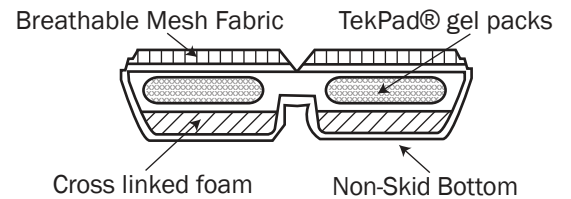

WATERSPORTS

PADDLING FLUIDIZED GEL CUSHION

MODEL# PAF1104

WITH AIR-FLO MESH BREATHABLE FABRIC

RECREATIONAL AND LONG DISTANCE PADDLERS

The SKWOOSH™ Paddling Cushion with Air-Flo Breathable Mesh is a lightweight, low profile, performance comfort cushion and engineered for the long distance and recreational kayaker. It provides pressure relief for paddling comfort and cool comfort with breathable mesh fabric. This low profile SKWOOSH™ fits all seats and maintains a low center of gravity for greater stability. Patented TekPad® fluidized gel relieves pressure on your "sitz" bones so you can paddle for hours without discomfort and loss of circulation.

BENEFITS & FEATURES

- BREATHABLE MESH - Exclusive three dimensional fabric that breathes
- CUSHIONING - Patented TekPad® lightweight pressure relieving gel
- LOW PROFILE - Maintains center of gravity for stability
- NON-SKID BOTTOM - Stays put, no glue or tape required
- DURABLE - All welded construction
- FITS ALL SEAT STYLES & PORTABLE - Lightweight and compact
- MAINTENANCE FREE - Never soggy, won't mold and washable
- ALL WEATHER GEL - Stays soft - provides comfort in all temperatures
- MADE IN USA - Guarantee workmanship - guaranteed performance

DIMENSIONS

- Weight: 13oz.
- Open Dimensions: 16"W x 13"L x 7/8"H
- Folded Dimensions: 8"W x 13"L x 2"H

How to use your SKWOOSH™

- Position in the center of your seat
- Adjust it forward and back so the gel packs are under your "sitz" bones
- Skwoosh around so the TekPad® gel gets used to your body shape
- Don't forget to empty your back pockets

AIR-FLO Breathable Fabric

This fabric has a unique three-dimensional, internal structure that allows it to breathe and control moisture. It's durable, lightweight and washable

I-Tek, Inc., 200 Sutton St., Ste 226, N. Andover, MA 01845
(978) 689-0500 • Fax: (978) 689-7771 • info@skwoosh.com