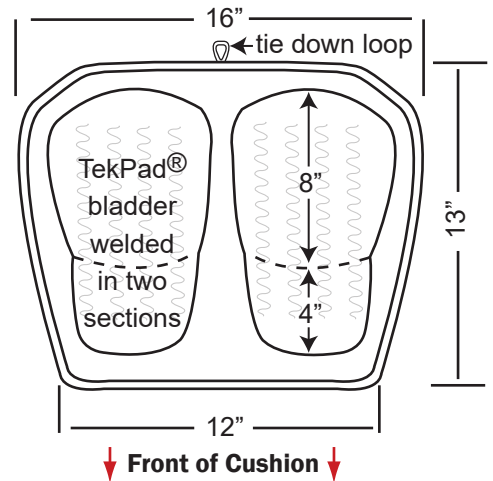

WATERSPORTS

PADDLING FLUIDIZED GEL CUSHION

MODEL# PAF1104

WITH AIR-FLO MESH BREATHABLE FABRIC

RECREATIONAL AND LONG DISTANCE PADDLERS

The SKWOOSH™ Paddling Cushion with Air-Flo Breathable Mesh is a lightweight, low profile, performance comfort cushion and engineered for the long distance and recreational kayaker. It provides pressure relief for paddling comfort and cool comfort with breathable mesh fabric. This low profile SKWOOSH™ fits all seats and maintains a low center of gravity for greater stability. Patented TekPad® fluidized gel relieves pressure on your "sitz" bones so you can paddle for hours without discomfort and loss of circulation.

BENEFITS & FEATURES

- BREATHABLE MESH - Exclusive three dimensional fabric that breathes
- CUSHIONING - Patented TekPad® lightweight pressure relieving gel
- LOW PROFILE - Maintains center of gravity for stability
- NON-SKID BOTTOM - Stays put, no glue or tape required
- DURABLE - All welded construction
- FITS ALL SEAT STYLES & PORTABLE - Lightweight and compact
- MAINTENANCE FREE - Never soggy, won't mold and washable
- ALL WEATHER GEL - Stays soft - provides comfort in all temperatures
- MADE IN USA - Guarantee workmanship - guaranteed performance

DIMENSIONS

- Weight: 13oz.
- Open Dimensions: 16"W x 13"L x 7/8"H
- Folded Dimensions: 8"W x 13"L x 2"H

How to use your SKWOOSH™

- Position in the center of your seat
- Adjust it forward and back so the gel packs are under your "sitz" bones
- Skwoosh around so the TekPad® gel gets used to your body shape
- Don't forget to empty your back pockets

AIR-FLO Breathable Fabric

This fabric has a unique three-dimensional, internal structure that allows it to breathe and control moisture. It's durable, lightweight and washable

I-Tek, Inc., 200 Sutton St., Ste 226, N. Andover, MA 01845
(978) 689-0500 • Fax: (978) 689-7771 • info@skwoosh.com