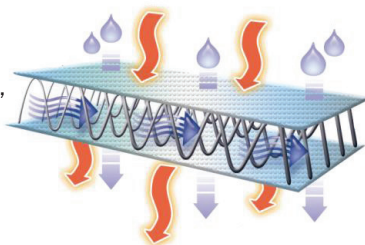

WATERSPORTS

PADDLING FLUIDIZED GEL CUSHION

MODEL# PAF1104

WITH AIR-FLO MESH BREATHABLE FABRIC

RECREATIONAL AND LONG DISTANCE PADDLERS

The SKWOOSH™ Paddling Cushion with Air-Flo Breathable Mesh is a lightweight, low profile, performance comfort cushion and engineered for the long distance and recreational kayaker. It provides pressure relief for paddling comfort and cool comfort with breathable mesh fabric. This low profile SKWOOSH™ fits all seats and maintains a low center of gravity for greater stability. Patented TekPad® fluidized gel relieves pressure on your "sitz" bones so you can paddle for hours without discomfort and loss of circulation.

BENEFITS & FEATURES

- BREATHABLE MESH - Exclusive three dimensional fabric that breathes
- CUSHIONING - Patented TekPad® lightweight pressure relieving gel
- LOW PROFILE - Maintains center of gravity for stability
- NON-SKID BOTTOM - Stays put, no glue or tape required
- DURABLE - All welded construction
- FITS ALL SEAT STYLES & PORTABLE - Lightweight and compact
- MAINTENANCE FREE - Never soggy, won't mold and washable
- ALL WEATHER GEL - Stays soft - provides comfort in all temperatures
- MADE IN USA - Guarantee workmanship - guaranteed performance

DIMENSIONS

- Weight: 13oz.
- Open Dimensions: 16"W x 13"L x 7/8"H
- Folded Dimensions: 8"W x 13"L x 2"H

How to use your SKWOOSH™

- Position in the center of your seat
- Adjust it forward and back so the gel packs are under your "sitz" bones
- Skwoosh around so the TekPad® gel gets used to your body shape
- Don't forget to empty your back pockets

AIR-FLO Breathable Fabric

This fabric has a unique three-dimensional, internal structure that allows it to breathe and control moisture. It's durable, lightweight and washable

I-Tek, Inc., 200 Sutton St., Ste 226, N. Andover, MA 01845
(978) 689-0500 • Fax: (978) 689-7771 • info@skwoosh.com