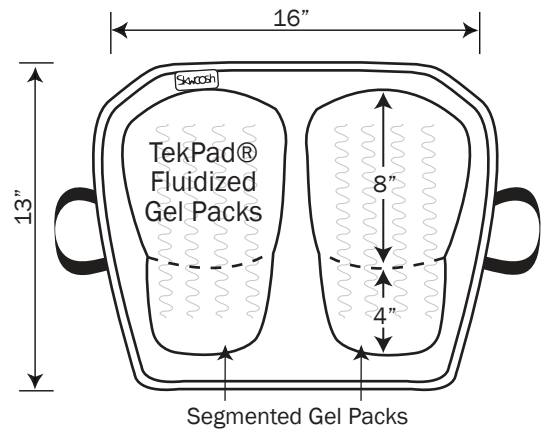

AIR-FLO Breathable Fabric

This fabric has a unique three-dimensional, internal structure that allows it to breathe and control moisture. It's durable, lightweight and washable

↓ **Front of Cushion** ↓