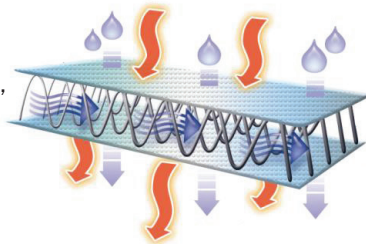

**Dimensions**

- Weight: 15 oz.
- Open dimensions: 16"W x 13"L x 1"H
- Folded dimensions: 8"W x 13"L x 2"H

**How to use your SKWOOSH™**

- Position in the center of your seat
- Adjust it forward and back so the gel packs are under your "sitz" bones
- Skwoosh around so the TekPad® gel gets used to your body shape
- Don't forget to empty your back pockets

**AIR-FLO Breathable Fabric**

This fabric has a unique three-dimensional, internal structure that allows it to breathe and control moisture. It's durable, lightweight and washable

↓ **Front of Cushion** ↓