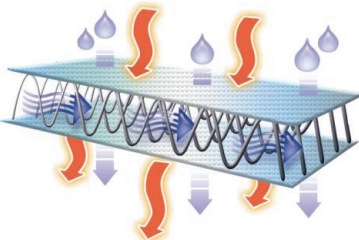

MOTORCYCLE

XL TOURING FLUIDIZED GEL PAD

MODEL # XLAF0315

WITH AIR-FLO BREATHABLE FABRIC

AIR-FLO BREATHABLE FABRIC WITH GEL COMFORT

The XL Touring Gel Pad features Air-Flo breathable fabric and AIR CHANNEL DESIGN to promote cool air circulation. It has tailbone relief and uses fluidized gel for comfort and vibration dampening. It has extra width (16½”W) at the top, is shorter (12½”L) and tapers to 9½” at the bottom so it fits the majority of big touring bikes. There is NO air pressure or pump to worry about, NO height to adjust, NO bulk to contend with and NO Velcro®, buckles or clips - just sit, enjoy and ride in comfort. MADE in Johnstown, NY USA

Dimensions

- Weight: 13 oz.
- Measurements: 16½”W x 12½”L x 1”H x 9½” Front
- Folded dimensions: 9”W x 12½”L x 2”H

Benefits and Features

- Air-Flo Breathable Fabric - Air circulates through the fabric
- Air Channel design - Promotes cool air circulation
- Tailbone relief - Reduces spinal compression
- Comfortable - Fluidized gel prevents numbness and discomfort
- Cushioning - Gel cradles the 'sitz' bones - ride longer in comfort
- Durable - Welded construction
- Convenient - Lightweight, compact and FOLDS for storage
- Non-Skid Bottom - Anchors cushion to seat
- Easy Installation - Cruising SNAP STRAP included with cushion
- MADE IN USA - Guaranteed workmanship and performance

How to use your SKWOOSH™

- Position in the center of your seat
- Adjust it forward and back so the gel packs are under your “sitz” bones
- Skwoosh around so the TekPad® gel gets used to your body shape
- Don't forget to empty your back pockets

AIR-FLO Breathable Fabric

This fabric has a unique three-dimensional, internal structure that allows it to breathe and control moisture. It's durable, lightweight and washable

I-Tek, Inc., 200 Sutton St., Ste 226, N. Andover, MA 01845
(978) 689-0500 • Fax: (978) 689-7771 • info@skwoosh.com