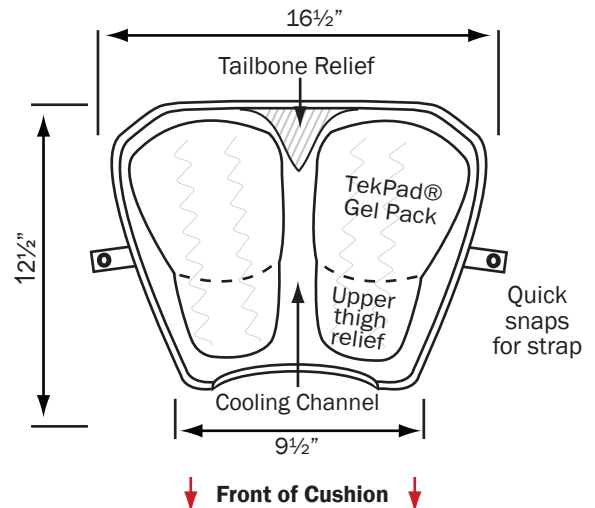

MOTORCYCLE

XL TOURING FLUIDIZED GEL PAD

MODEL # XLAF0315

WITH AIR-FLO BREATHABLE FABRIC

AIR-FLO BREATHABLE FABRIC WITH GEL COMFORT

The XL Touring Gel Pad features Air-Flo breathable fabric and AIR CHANNEL DESIGN to promote cool air circulation. It has tailbone relief and uses fluidized gel for comfort and vibration dampening. It has extra width (16½”W) at the top, is shorter (12½”L) and tapers to 9½” at the bottom so it fits the majority of big touring bikes. There is NO air pressure or pump to worry about, NO height to adjust, NO bulk to contend with and NO Velcro®, buckles or clips - just sit, enjoy and ride in comfort. MADE in Johnstown, NY USA

Dimensions

- Weight: 13 oz.
- Measurements: 16½”W x 12½”L x 1”H x 9½” Front
- Folded dimensions: 9”W x 12½”L x 2”H

Benefits and Features

- Air-Flo Breathable Fabric - Air circulates through the fabric
- Air Channel design - Promotes cool air circulation
- Tailbone relief - Reduces spinal compression
- Comfortable - Fluidized gel prevents numbness and discomfort
- Cushioning - Gel cradles the 'sitz' bones - ride longer in comfort
- Durable - Welded construction
- Convenient - Lightweight, compact and FOLDS for storage
- Non-Skid Bottom - Anchors cushion to seat
- Easy Installation - Cruising SNAP STRAP included with cushion
- MADE IN USA - Guaranteed workmanship and performance

How to use your SKWOOSH™

- Position in the center of your seat
- Adjust it forward and back so the gel packs are under your “sitz” bones
- Skwoosh around so the TekPad® gel gets used to your body shape
- Don't forget to empty your back pockets

AIR-FLO Breathable Fabric

This fabric has a unique three-dimensional, internal structure that allows it to breathe and control moisture. It's durable, lightweight and washable

I-Tek, Inc., 200 Sutton St., Ste 226, N. Andover, MA 01845
(978) 689-0500 • Fax: (978) 689-7771 • info@skwoosh.com