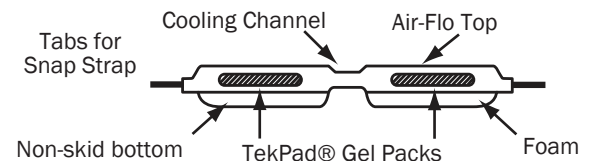

AIR-FLO Breathable Fabric

This fabric has a unique three-dimensional, internal structure that allows it to breathe and control moisture. It's durable, lightweight and washable