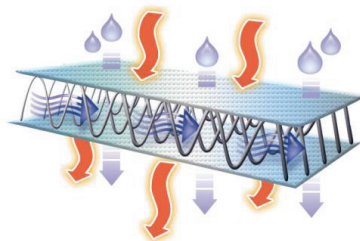

**DRIVER COMFORT  
FLUIDIZED GEL CUSHION**

**MODEL # DC0114**

**WITH AIR-FLO BREATHABLE FABRIC**

SKWOOSH™ patented fluidized gel provides medically proven pressure relief in a lightweight comfort cushion. The Driver Comfort gel cushion is designed to relieve pressure for anyone who spends significant time in their vehicle. It helps maintain circulation, reduce lower back discomfort and ease pressure on the Coccyx. The 1" height does not interfere with factory designed seat ergonomics, seat height, pedal distance or leg angle. Driver comfort is enhanced by SKWOOSH's "Driver's Angle Design" built so the front of the cushion flares out to match the natural leg position while driving. Four independent gel packs, located under the "sitz" bones and the upper thighs, provide pressure relief and aid circulation. The gel packs also help position the knees just outside the hip line to facilitate leg movement while driving. A slight forward tilt helps relieve spinal pressure and the integrated Coccyx-Ease design helps to relieve spinal pressure.

SKWOOSH™ is made in the USA and is guaranteed for workmanship and performance.

↓ **Front of Cushion** ↓

**DIMENSIONS**

- Weight: 13 oz.
- Open dimensions: 17"W x 14"L x 1"H
- Folded dimensions: 8½"W x 14"L x 2¼"H

**AIR-FLO breathable fabric**

This fabric has a unique three-dimensional, internal structure that allows it to breathe and control moisture. It's durable, lightweight and washable.

I-Tek, Inc., 200 Sutton St. Suite 226, N. Andover, MA 01845  
(978) 689-0500 • Fax: (978) 689-7771 • info@skwoosh.com