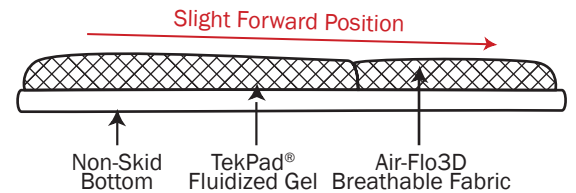

**DRIVER COMFORT  
FLUIDIZED GEL CUSHION**

**MODEL # DC0114**

**WITH AIR-FLO BREATHABLE FABRIC**

SKWOOSH™ patented fluidized gel provides medically proven pressure relief in a lightweight comfort cushion. The Driver Comfort gel cushion is designed to relieve pressure for anyone who spends significant time in their vehicle. It helps maintain circulation, reduce lower back discomfort and ease pressure on the Coccyx. The 1" height does not interfere with factory designed seat ergonomics, seat height, pedal distance or leg angle. Driver comfort is enhanced by SKWOOSH's "Driver's Angle Design" built so the front of the cushion flares out to match the natural leg position while driving. Four independent gel packs, located under the "sitz" bones and the upper thighs, provide pressure relief and aid circulation. The gel packs also help position the knees just outside the hip line to facilitate leg movement while driving. A slight forward tilt helps relieve spinal pressure and the integrated Coccyx-Ease design helps to relieve spinal pressure.

SKWOOSH™ is made in the USA and is guaranteed for workmanship and performance.

↓ **Front of Cushion** ↓

**DIMENSIONS**

- Weight: 13 oz.
- Open dimensions: 17"W x 14"L x 1"H
- Folded dimensions: 8½"W x 14"L x 2¼"H

**AIR-FLO breathable fabric**

This fabric has a unique three-dimensional, internal structure that allows it to breathe and control moisture. It's durable, lightweight and washable.

I-Tek, Inc., 200 Sutton St. Suite 226, N. Andover, MA 01845  
(978) 689-0500 • Fax: (978) 689-7771 • info@skwoosh.com