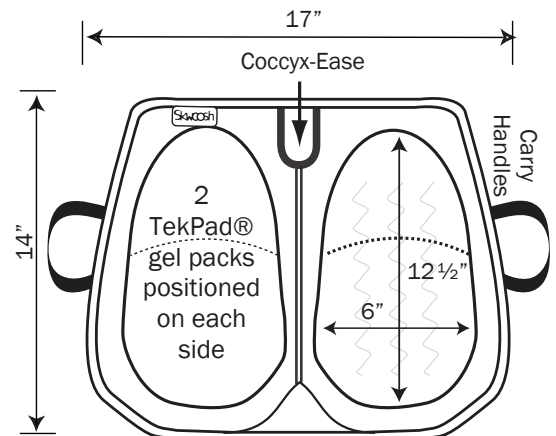

**DRIVER COMFORT  
FLUIDIZED GEL CUSHION**

**MODEL # DC0114**

**WITH AIR-FLO BREATHABLE FABRIC**

SKWOOSH™ patented fluidized gel provides medically proven pressure relief in a lightweight comfort cushion. The Driver Comfort gel cushion is designed to relieve pressure for anyone who spends significant time in their vehicle. It helps maintain circulation, reduce lower back discomfort and ease pressure on the Coccyx. The 1" height does not interfere with factory designed seat ergonomics, seat height, pedal distance or leg angle. Driver comfort is enhanced by SKWOOSH's "Driver's Angle Design" built so the front of the cushion flares out to match the natural leg position while driving. Four independent gel packs, located under the "sitz" bones and the upper thighs, provide pressure relief and aid circulation. The gel packs also help position the knees just outside the hip line to facilitate leg movement while driving. A slight forward tilt helps relieve spinal pressure and the integrated Coccyx-Ease design helps to relieve spinal pressure.

It is waterproof, washable, has Air-Flo breathable comfort top fabric, carry-handles and folds for convenience. The unique folding design allows the DRIVER COMFORT to fit all styles of auto and truck seats. The non-skid bottom keeps it in place. There are no bulky covers, heavy hard gels, pumps or inflation levels to worry about.

SKWOOSH™ is made in the USA and is guaranteed for workmanship and performance.

↓ **Front of Cushion** ↓

**DIMENSIONS**

- Weight: 13 oz.
- Open dimensions: 17"W x 14"L x 1"H
- Folded dimensions: 8½"W x 14"L x 2¼"H